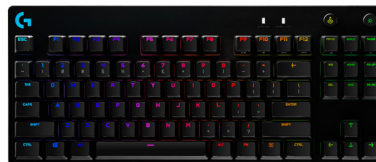

LOGITECH G PRO X TKL LIGHTSPEED Mechanical
 Gaming Keyboard - BLACK - US INTL - TACTILE (920-012136)

Šifra: 28709
 Kategorija proizvoda: Tastature
 Proizvođač: LOGITECH

Cena: **34.444,00** rsd.

Device Location:	External
Connectivity Technology:	Wired
Form Factor:	Compact
Number of Hot Keys:	12
KeyButton Functions:	Programmable
Keys Type:	Mechanical
Keyboard Features:	Multimedia Function Detachable Built-in Memory RGB Backlighting Adjustable Tilt Legs Tenkeyless Tactile Switch
Requires Operating System:	Apple Mac OS Windows
Requires Peripheral Devices:	USB port Internet Connection for Optional Software Download
Localization:	US English
External Color:	Black
Included Accessories:	Quick Start Guide Key-puller
Cable Included:	Micro-USB Cable
Cable Length:	1.8 m
Width (mm):	361 mm
Height (mm):	200 mm
Depth (mm):	153 mm
Warranty Products Returnable:	Yes
Warranty Term (month):	24 month(s)
Warranty validation Criteria:	Serial Number
Pack Weight Brutto (kg):	2.03 kg
Pack Weight Netto (kg):	1 kg
Pieces in pack:	1
Box Weight Brutto (kg):	8.71 kg
Retail Packaging Net Weight Carton:	0.3 kg
Retail Packaging Net Weight	